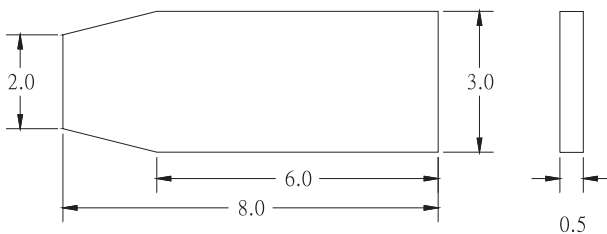

A24a

PLUGGED KEY FOR 2.0mm IDC SOCKET

HOW TO ORDER:

A24a -

1.INSULATOR COLOR

1. BLACK

5. WHITE

A25

PLUGGED KEY FOR EDGE CARD CONNECTOR

HOW TO ORDER:

A25 -

1.INSULATOR COLOR

1. BLACK

5. WHITE