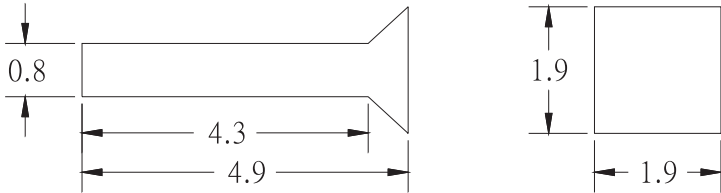

A24

PLUGGED KEY FOR 2.54mm IDC SOCKET

HOW TO ORDER:

A24 -

1.INSULATOR COLOR

1. BLACK

5. WHITE

A

A24a

PLUGGED KEY FOR 2.0mm IDC SOCKET

HOW TO ORDER:

A24a -

1.INSULATOR COLOR

1. BLACK

5. WHITE

A25

PLUGGED KEY FOR EDGE CARD CONNECTOR

HOW TO ORDER:

A25 -

1.INSULATOR COLOR

1. BLACK

5. WHITE