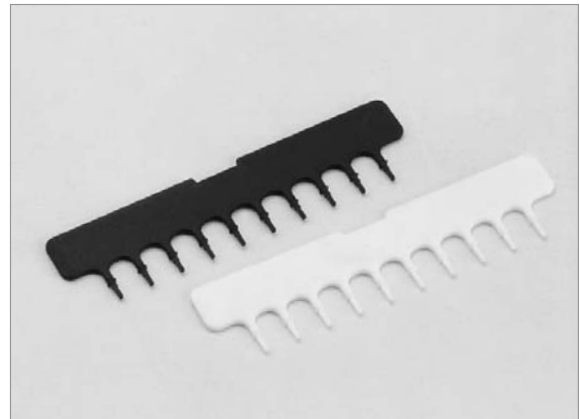

A24

PLUGGED KEY FOR 2.54mm IDC SOCKET

HOW TO ORDER:

A24 -

1.INSULATOR COLOR

1. BLACK

5. WHITE

A

A24a

PLUGGED KEY FOR 2.0mm IDC SOCKET

HOW TO ORDER:

A24a -

1.INSULATOR COLOR

1. BLACK

5. WHITE

A25

PLUGGED KEY FOR EDGE CARD CONNECTOR

HOW TO ORDER:

A25 -

1.INSULATOR COLOR

1. BLACK

5. WHITE