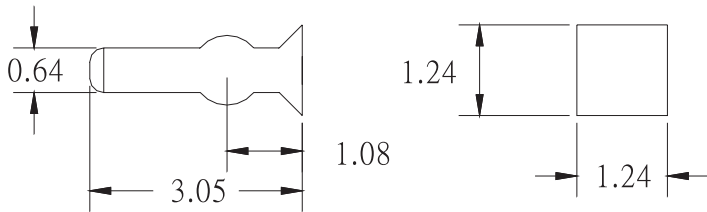

A24

PLUGGED KEY FOR 2.54mm IDC SOCKET

HOW TO ORDER:

A24 -

1.INSULATOR COLOR

1. BLACK

5. WHITE

A

A24a

PLUGGED KEY FOR 2.0mm IDC SOCKET

HOW TO ORDER:

A24a -

1.INSULATOR COLOR

1. BLACK

5. WHITE

A25

PLUGGED KEY FOR EDGE CARD CONNECTOR

HOW TO ORDER:

A25 -

1.INSULATOR COLOR

1. BLACK

5. WHITE